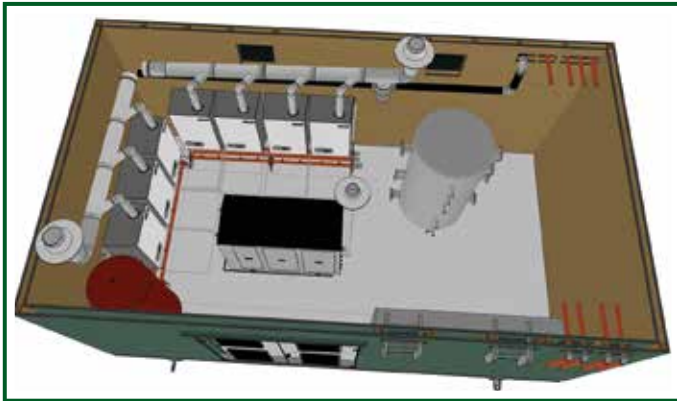

All packaged plant rooms are constructed using reinforced GRP enclosures with a steel base and checkerplate floor.

All appliances and ancillaries are pre-fitted and connected using stainless steel (heating) or copper (DHW) crimp pipework as standard.

Options include full appliance and pipework insulation.

Adveco Ltd. design and build all plant rooms to order, sized to the requirements of the equipment and project

Comprehensive CAD and BIM modeling services are available upon request